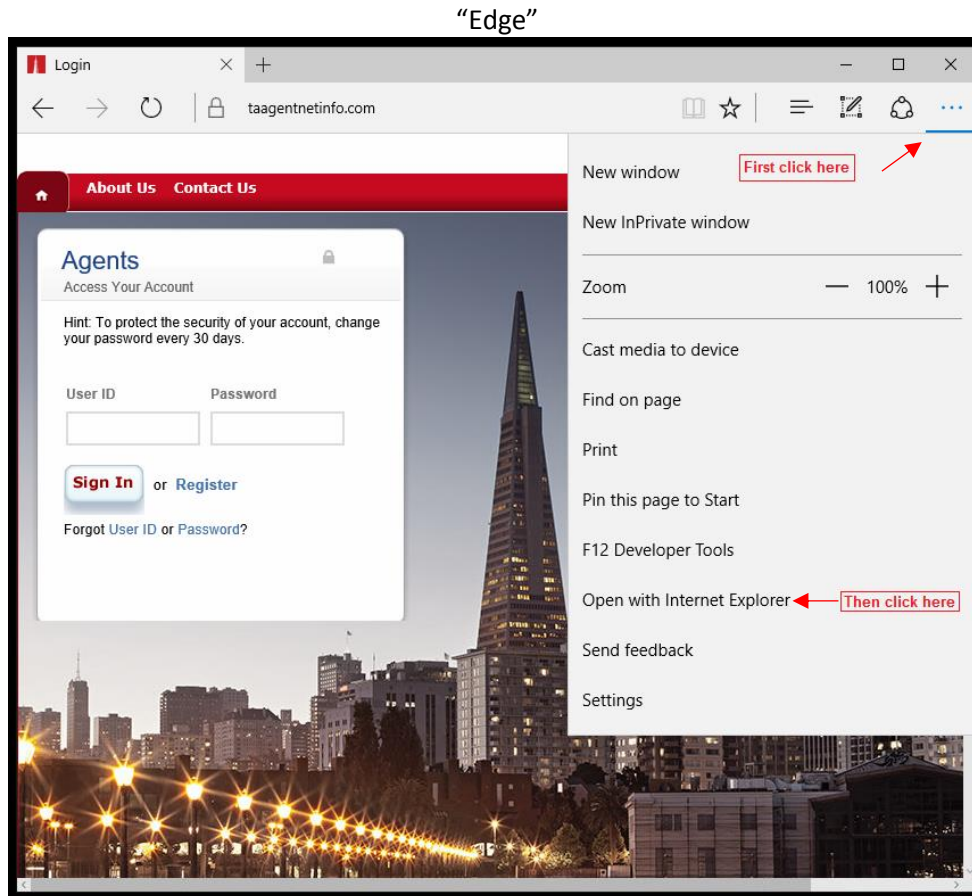

The difference between Internet Explorer and Edge.

Transamerica's website works best when using Internet Explorer. The default internet browser in the latest version of Windows, version 10, is called Edge. Edge has a different icon compared to Internet Explorer, both icons are shown below:

How to open a website in Internet Explorer while in Edge.

Step 1: Navigate to any desired website (taagentnetinfo.com is shown below, for example).

Step 2: Click on the Menu button  in the upper right hand corner, then in the pull-down menu, click on **'Open with Internet Explorer'**.